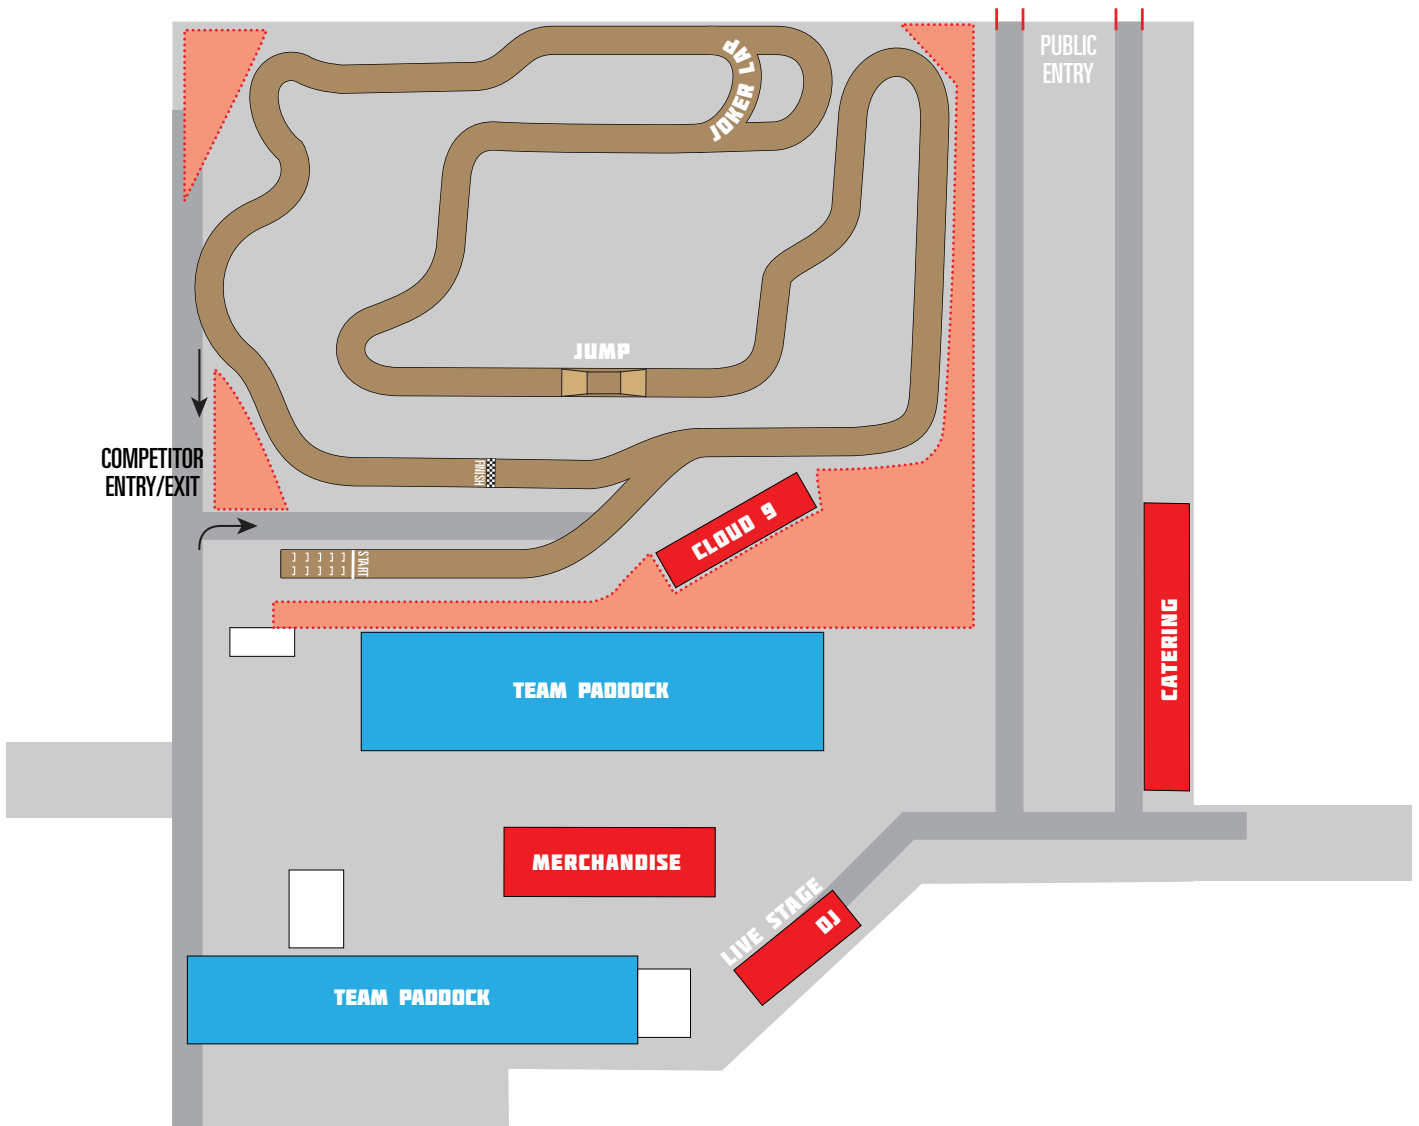

## LEGEND

 Spectator Viewing Area

# ADELAIDE TRACK MAP

# EASTERN CREEK TRACK MAP