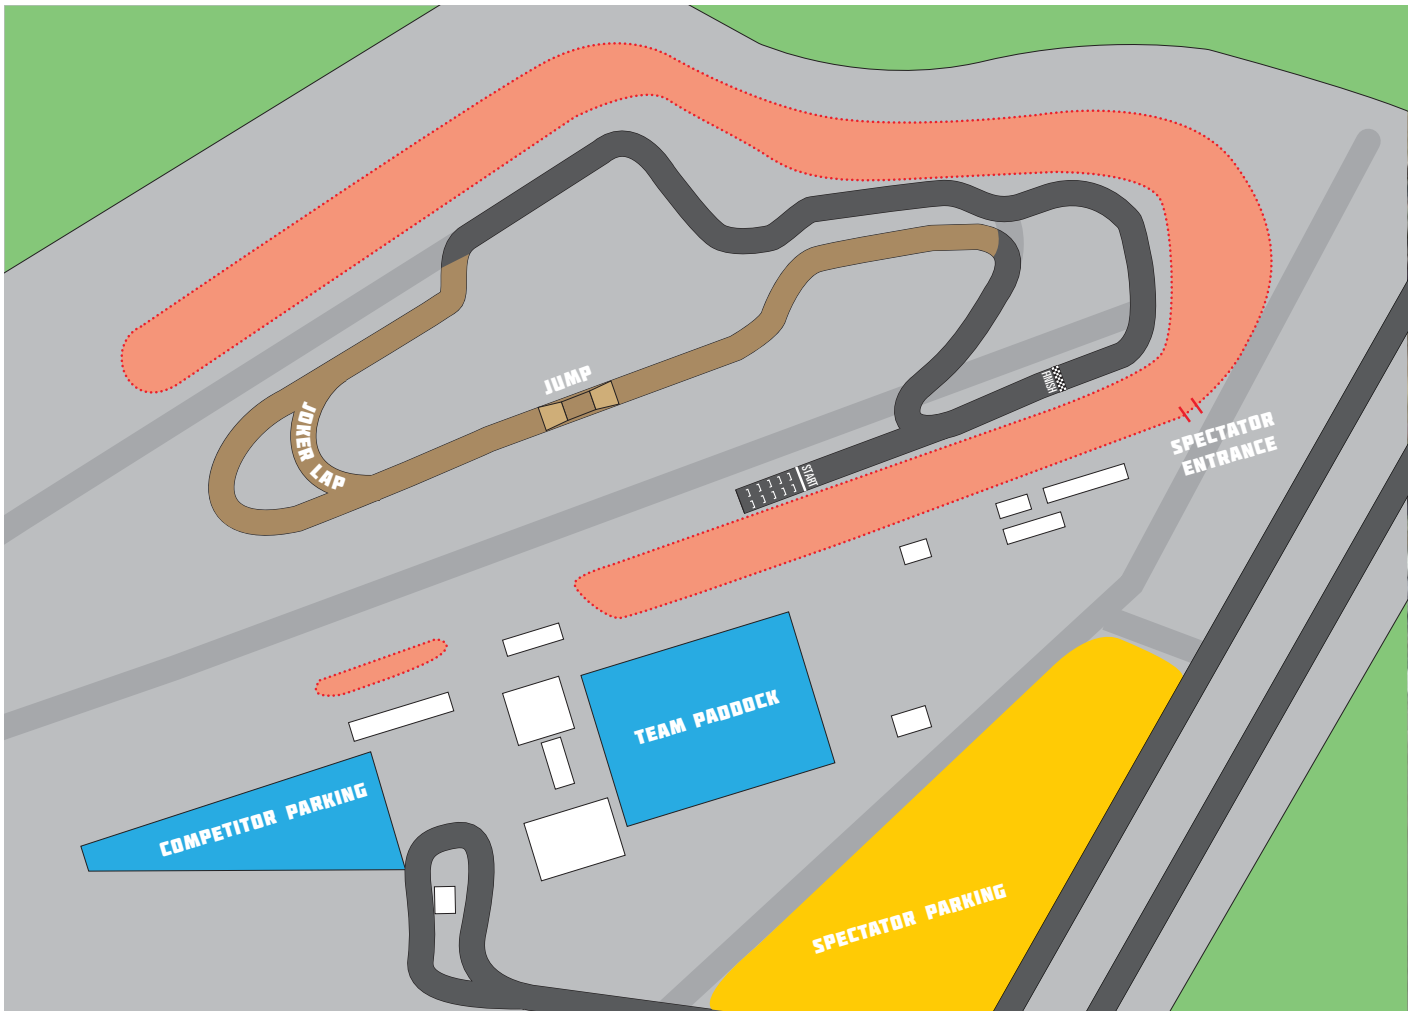

# LAKESIDE TRACK MAP

## LEGEND

 Spectator Viewing Area

# ADELAIDE TRACK MAP

# EASTERN CREEK TRACK MAP