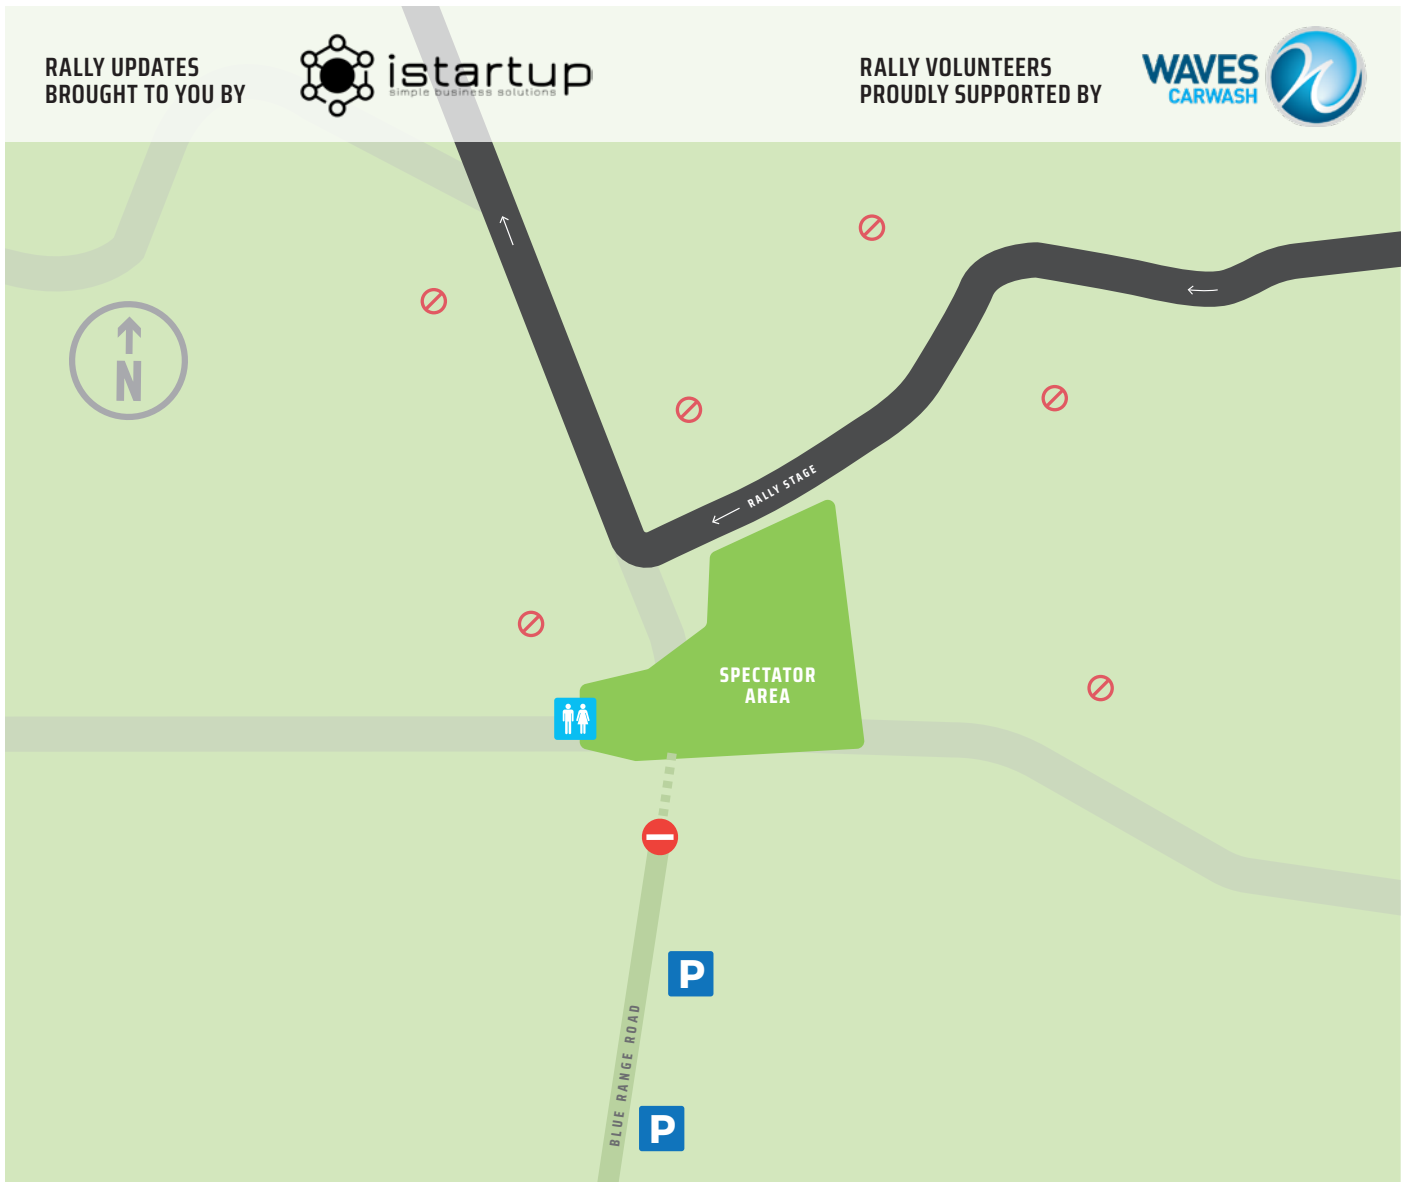

TIMING

Rally Show and
Ceremonial Start **6:00pm**

PARKING

Parking available in the surrounding
shopping centres or corner of
Gungahlin Place and The Valley Way.

[Google Maps location](#)

RALLY UPDATES
BROUGHT TO YOU BY

Enter from Gate 4 on Stirling Avenue (near McDonalds) or from Flemington Road at Gate 1 near the stables (go past the main entry towards Mitchell)

[Google Maps location](#)

TIMING

Saturday

Service 1 **11:00am**
End of day service **3:45pm**

RALLY VOLUNTEERS
PROUDLY SUPPORTED BY

TIMING

Competitors on stage (am) **10:15am**

Competitors on stage (pm) **2:50pm**

GPS location: 35° 18.062'S 148° 52.505'E

[Google Maps directions](#)

PARKING

Parking available on the side of the road leading to the site.

GPS location: 35° 17.673'S 149° 17.020'E

[Google Maps directions](#)

PARKING

Parking available on the side of the road leading to the site.

Please be courteous and do not block other vehicles when parking.