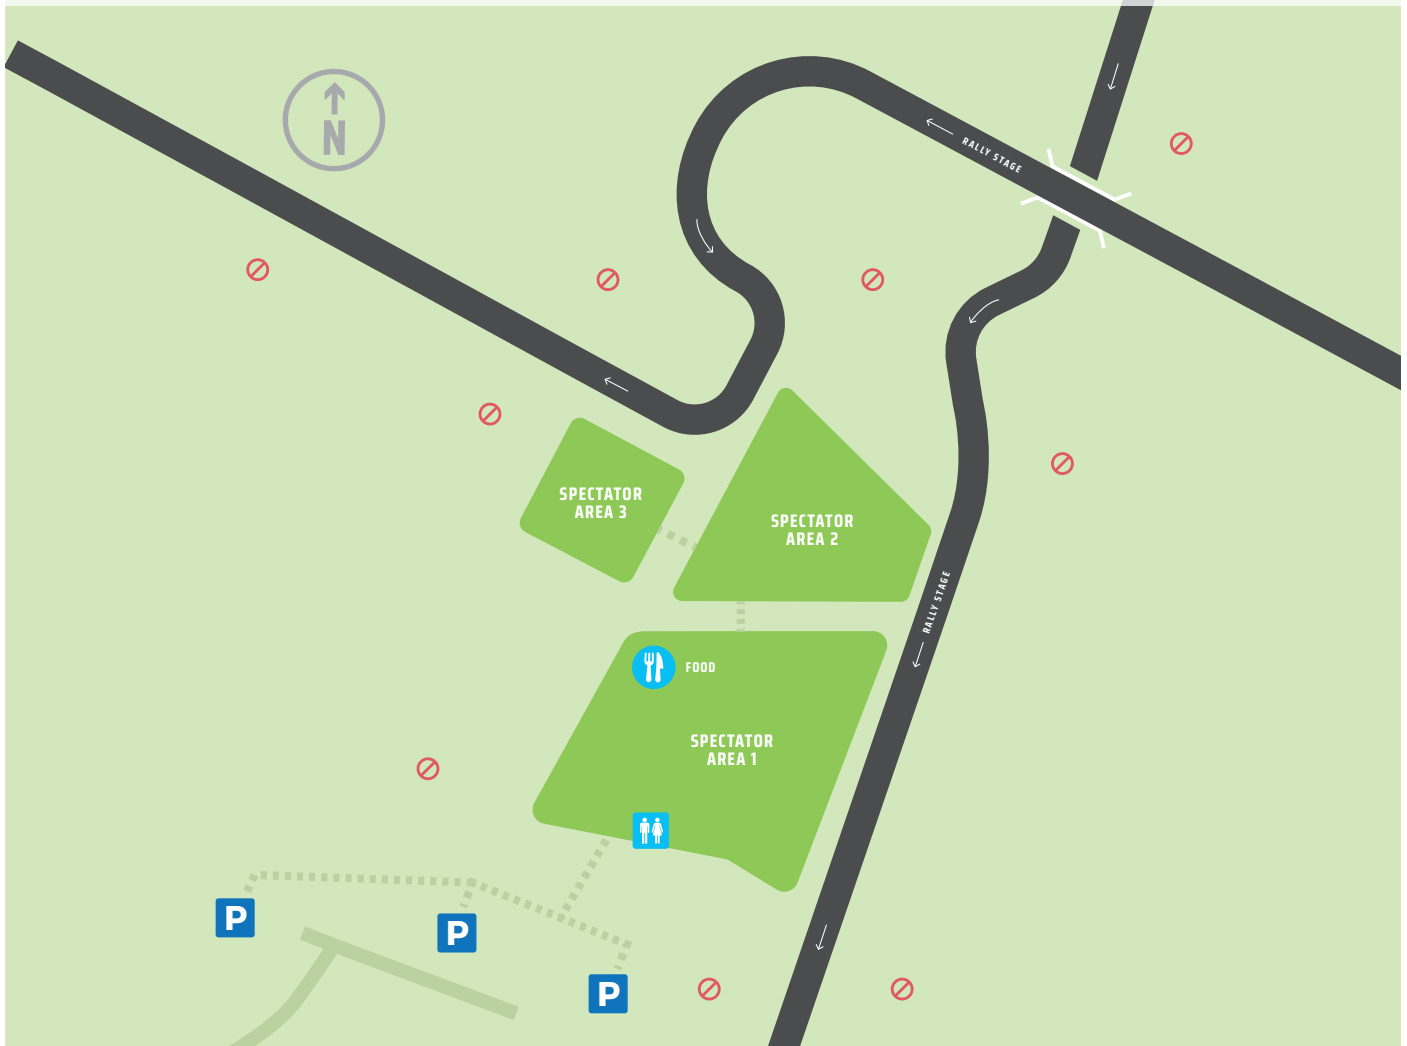

Please be courteous and do not block other vehicles when parking.

Do not park in local resident's driveways.

- RALLY STAGE
- SPECTATOR AREA
- SPECTATOR ROUTE
- SPECTATOR PATHWAY
- SPECTATOR PARKING
- NO-GO AREA
- TOILETS

SPECTATOR POINTS

TECHWORKZ AUTOMOTIVE CANBERRA RALLY OF CANBERRA
5-7 APRIL 2024

SUNDAY 7 APRIL LONG JACK AND CHARCOAL KILN

RALLY UPDATES
BROUGHT TO YOU BY

RALLY VOLUNTEERS
PROUDLY SUPPORTED BY

TIMING

Long Jack 1	8.50am
Charcoal 1	9.05am
Long Jack 2	1.00pm
Charcoal 2	12.45pm

GPS location: 35° 17.673'S 149° 17.020'E

[Google Maps directions](#)

PARKING

Parking available on the side of the road leading to the site.

Please be courteous and do not block other vehicles when parking.

Do not park in local resident's driveways.

- RALLY STAGE
- SPECTATOR AREA
- SPECTATOR PATHWAY
- SPECTATOR PARKING
- NO-GO AREA
- FOOD AND DRINKS
- TOILETS